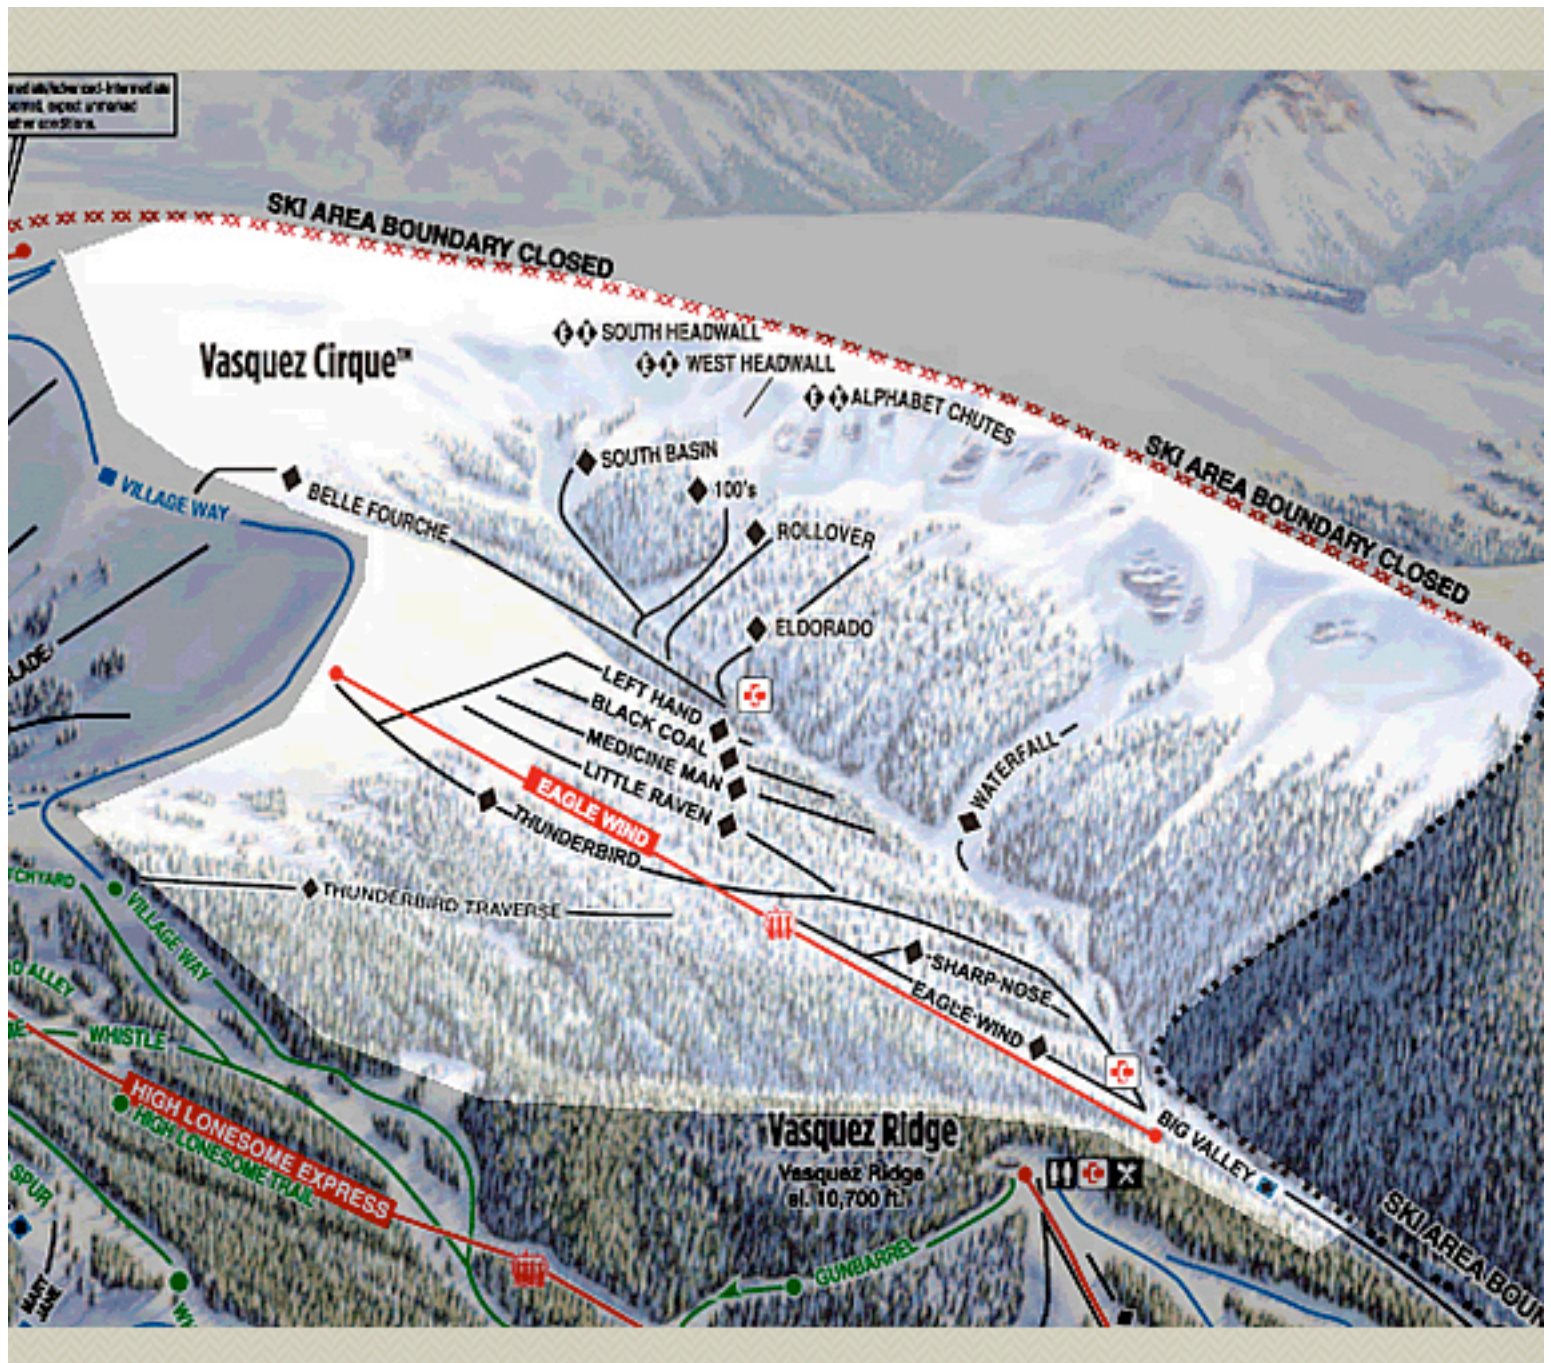

and weathered intervals are  
poor, expect unmarked  
of conditions.

### Vasquez Cirque™

SKI AREA BOUNDARY CLOSED

SKI AREA BOUNDARY CLOSED

Vasquez Ridge  
Vasquez Ridge  
el. 10,700 ft.

SKI AREA BOUNDARY CLOSED

HIGH LONESOME EXPRESS

- ◆ SOUTH HEADWALL
- ◆ WEST HEADWALL
- ◆ ALPHABET CHUTES
- ◆ SOUTH BASIN
- ◆ 100's
- ◆ ROLLOVER
- ◆ EL DorADO
- ◆ LEFT HAND
- ◆ BLACK COAL
- ◆ MEDICINE MAN
- ◆ LITTLE RAVEN
- ◆ THUNDERBIRD
- ◆ SHARP-NOSE
- ◆ EAGLE-WIND

VILLAGE WAY

BELLE FOURCHE

WATERFALL

FOOTYARD

VILLAGE WAY

ALLEY

WHISTLE

SPUR

TRAIL

GUNBARREL

BIG VALLEY